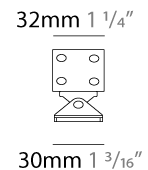

GENERAL

Series: Mini Corniche
Partner: Platek
Division: Exterior
Installation: Surface
Product Type: Wall Grazer
Mounting Location: Wall
Light Distribution: Adjustable

PHYSICAL

Shape: Rectangle
Length (mm): 1200
Length (in): 47 1/4
Width (mm): 32
Width (in): 1 1/4
Height (mm): 32
Height (in): 1 1/4
Extension (mm): 55
Extension (in): 2 3/16
Weight (kg): 2.5
Weight (lbs): 5.5
Screws: A4 stainless steel
Diffuser: Clear tempered glass
Gasket: Gore-Tex valve to prevent condensation inside the fitting.
Fixture Finish: [BLK / WHI / GRY / COR / ANT / BRZ](#)
Fixture Material: Extruded Aluminum

ELECTRICAL

Lamp Type: LED
Input Wattage (W): 40 / 21 (Dif)
Total Output Wattage (W): 36 / 20 (Dif)
Driver Included: No
Driver Location: Remote
Driver Type: Constant Voltage - 120 / 277Vac
Driver Class: Class 2
Input Voltage (V): 120 - 277
Output Voltage (V): 24
Upon Request: (Not included - see components [IP65 or higher enclosure to be supplied by others]) 0-10Vdc dimming / Phase dimming / Non-dimming 120/277Vac

LED

Number of LEDs: 36
Color Temperature (°K): [3000 / 4000](#)
Max. Delivered Lumen (lm): 3000 / 3120
Nominal Lumen (lm): 5040 / 5220
CRI: >80 CRI
Lamp Life (hrs): 60000

OPTICAL

Optic°: [13 / 26 / 40 / DIF / ELL](#)

RATINGS AND CERTIFICATIONS

Certified By: Certified for North American Standards
IP rating: IP65
IK Rating: IK06
Bug Rating: B3 U1 G1
Upon Request: Higher Maximum Ambient Temperature

PROJECT
TYPE
SPECIFIER
QUANTITY
DATE