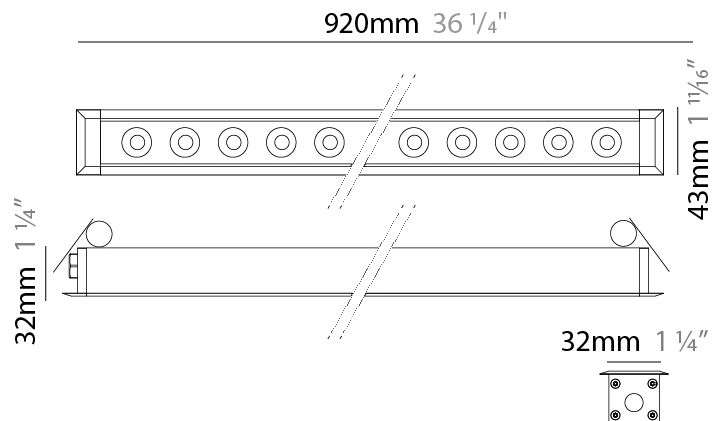

GENERAL

Series: Mini Corniche
Partner: Platek
Division: Exterior
Installation: Recessed
Product Type: Downlight
Mounting Location: Ceiling
Light Distribution: Downlight

PHYSICAL

Shape: Rectangle
Length (mm): 920
Length (in): 36 1/4
Width (mm): 43
Width (in): 1 5/8
Height (mm): 32
Height (in): 1 1/4
Ceiling Thickness (mm): 2 - 13
Ceiling Thickness (in): 1/16 - 1/2
Weight (kg): 2
Weight (lbs): 4.4
Diffuser: Clear tempered glass
Gasket: Gore-Tex valve to prevent condensation
Fixture Finish: [BLK](#) / [WHI](#) / [GRY](#) / [COR](#) / [ANT](#) / [BRZ](#)
Fixture Material: Extruded Aluminum
Cut-out Measurements: 36mm / 1 7/16" x 910mm / 35 13/16"

ELECTRICAL

Lamp Type: LED
Total Output Wattage (W): 35
Dimming: Bluetooth technology or DMX
Control Gear: DMX
Driver Included: No
Driver Location: Remote
Driver Type: Constant Current - Universal
Driver Class: Class 2
Input Voltage (V): 120 - 277
Constant Current (MA): 500

LED

Number of LEDs: 24
Color Temperature (°K): RGBW
CRI: >80 CRI
Lamp Life (hrs): 60000
Special LEDs offerings: RGBW

OPTICAL

Optic°: [26](#) / [40](#) / [ELL](#)

RATINGS AND CERTIFICATIONS

Certified By: Certified for North American Standards
IP rating: IP65
IK Rating: IK06
Bug Rating: B1 U0 G0
Upon Request: Higher Maximum Ambient Temperature

PROJECT
TYPE
SPECIFIER
QUANTITY
DATE