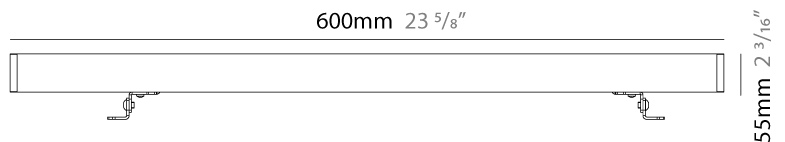

GENERAL

Series: Mini Corniche
Partner: Platek
Division: Exterior
Installation: Surface
Product Type: Wallwash
Mounting Location: Wall
Light Distribution: Adjustable

PHYSICAL

Shape: Rectangle
Length (mm): 600
Length (in): 23 ⁵/₈"
Width (mm): 32
Width (in): 1 ¹/₄"
Height (mm): 32
Height (in): 1 ¹/₄"
Extension (mm): 55
Extension (in): 2 ³/₁₆"
Weight (kg): 1.8
Weight (lbs): 4.0
Screws: A4 stainless steel
Diffuser: Clear tempered glass
Gasket: Gore-Tex valve to prevent condensation inside the fitting.
Fixture Finish: [BLK / WHI / GRY / COR / ANT / BRZ](#)
Fixture Material: Extruded Aluminum

ELECTRICAL

Lamp Type: LED
Input Wattage (W): 18.5 / 10.5 (Dif.)
Total Output Wattage (W): 18 / 10 (Dif.)
Driver Included: No
Driver Location: Remote
Driver Type: Constant Voltage - 120 / 277Vac
Driver Class: Class 2
Input Voltage (V): 120 - 277
Output Voltage (V): 24
Upon Request: (Not included - see components [IP65 or higher enclosure to be supplied by others]) 0-10Vdc dimming / Phase dimming / Non-dimming 120/277Vac

LED

Number of LEDs: 18
Color Temperature (°K): [3000 / 4000](#)
Max. Delivered Lumen (lm): 1500 / 1560
Nominal Lumen (lm): 2520 / 2610
CRI: >80 CRI
Lamp Life (hrs): 60000

OPTICAL

Optic°: [13 / 26 / 40 / DIF / ELL](#)

RATINGS AND CERTIFICATIONS

Certified By: Certified for North American Standards
IP rating: IP65
IK Rating: IK06
Bug Rating: B2 U1 G0

PROJECT
TYPE
SPECIFIER
QUANTITY
DATE

32mm 1 ¹/₄ "

30mm 1 ³/₁₆ "