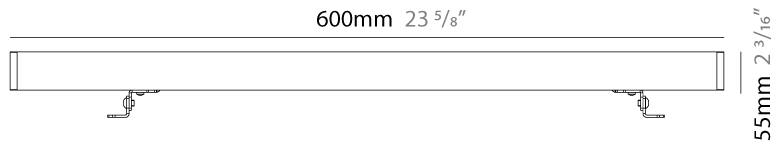

GENERAL

Series: Mini Corniche
Partner: Platek
Division: Exterior
Installation: Surface
Product Type: Wall Grazer
Mounting Location: Wall
Light Distribution: Adjustable

PHYSICAL

Shape: Rectangle
Length (mm): 600
Length (in): 23 ⁵/₈"
Width (mm): 32
Width (in): 1 ¹/₄"
Height (mm): 32
Height (in): 1 ¹/₄"
Extension (mm): 55
Extension (in): 2 ³/₁₆"
Weight (kg): 1.8
Weight (lbs): 4.0
Screws: A4 stainless steel
Diffuser: Clear tempered glass
Gasket: Gore-Tex valve to prevent condensation inside the fitting.
Fixture Finish: BLK / WHI / GRY / COR / ANT / BRZ
Fixture Material: Extruded Aluminum

ELECTRICAL

Lamp Type: LED
Total Output Wattage (W): 23
Dimming: Bluetooth technology or DMX
Control Gear: DMX
Driver Included: No
Driver Location: Remote
Driver Type: Constant Current - Universal
Driver Class: Class 2
Input Voltage (V): 120 - 277
Constant Current (MA): 500

LED

Number of LEDs: 16
Color Temperature (°K): RGBW
CRI: >80 CRI
Lamp Life (hrs): 60000
Special LEDs offerings: RGBW

OPTICAL

Optic°: 26 / 40 / ELL

RATINGS AND CERTIFICATIONS

Certified By: Certified for North American Standards
IP rating: IP65
IK Rating: IK06
Bug Rating: B1 U0 G0
Upon Request: Higher Maximum Ambient Temperature

PROJECT
TYPE
SPECIFIER
QUANTITY
DATE

32mm 1 ¹/₄"

30mm 1 ³/₁₆"