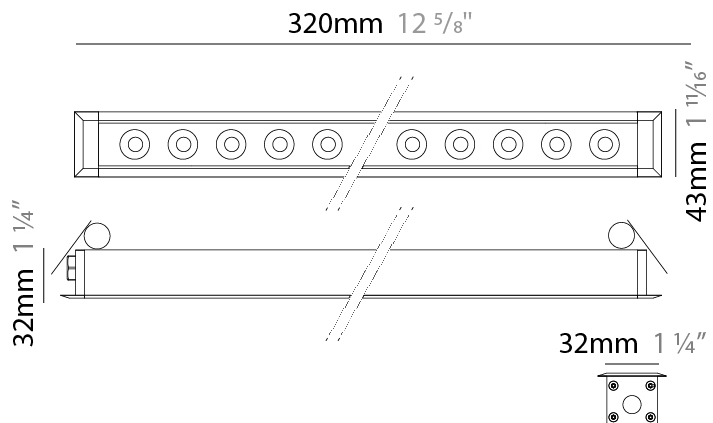

GENERAL

Series: Mini Corniche
Partner: Platek
Division: Exterior
Installation: Recessed
Product Type: Downlight
Mounting Location: Ceiling
Light Distribution: Downlight

PHYSICAL

Shape: Rectangle
Length (mm): 320
Length (in): 12 ⁵/₈
Width (mm): 43
Width (in): 1 ⁵/₈
Height (mm): 32
Height (in): 1 ¹/₄
Ceiling Thickness (mm): 2 - 13
Ceiling Thickness (in): 1/16 - 1/2
Weight (kg): 0.8
Weight (lbs): 1.76
Diffuser: Clear tempered glass
Gasket: Gore-Tex valve to prevent condensation
Fixture Finish: BLK / WHI / GRY / COR / ANT / BRZ
Fixture Material: Extruded Aluminum
Cut-out Measurements: 36mm / 1 7/16" x 310mm / 12 3/16"

ELECTRICAL

Lamp Type: LED
Total Output Wattage (W): 9.5 / 5.5 / 6
Driver Included: No
Driver Location: Remote
Driver Type: Constant Voltage - 120 / 277Vac
Driver Class: Class 2
Input Voltage (V): 120 - 277
Output Voltage (V): 24
Upon Request: (Not included - see components [IP65 or higher enclosure to be supplied by others]) 0-10Vdc dimming / Phase dimming / Non-dimming 120/277Vac

LED

Number of LEDs: 9
Color Temperature (°K): 3000 / 4000
Max. Delivered Lumen (lm): 750 / 780
Nominal Lumen (lm): 1260 / 1305
CRI: >80 CRI
Lamp Life (hrs): 60000

OPTICAL

Optic^o: 13 / 26 / 40 / ASY / DIF / ELL

RATINGS AND CERTIFICATIONS

Certified By: Certified for North American Standards
IP rating: IP65
IK Rating: IK07
Bug Rating: B1 U1 G0
Upon Request: Higher Maximum Ambient Temperature

PROJECT
TYPE
SPECIFIER
QUANTITY
DATE