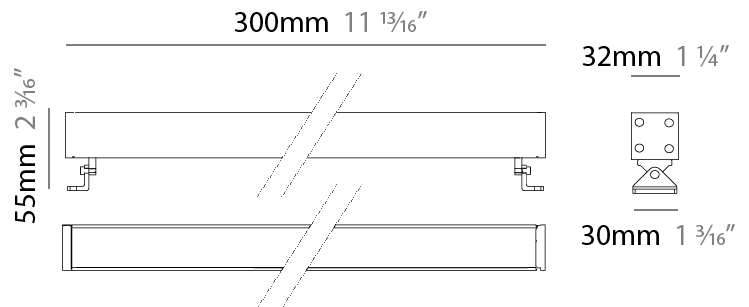

GENERAL

Series: Mini Corniche
Partner: Platek
Division: Exterior
Installation: Surface
Product Type: Wall Grazer
Mounting Location: Wall
Light Distribution: Adjustable

PHYSICAL

Shape: Rectangle
Length (mm): 300
Length (in): 11 ¹³/₁₆
Width (mm): 32
Width (in): 1 ¹/₄
Extension (mm): 55
Extension (in): 2 ³/₁₆
Weight (kg): 1.2
Weight (lbs): 2.6
Screws: A4 stainless steel
Diffuser: Clear tempered glass
Gasket: Gore-Tex valve to prevent condensation inside the fitting.
Fixture Finish: [BLK](#) / [WHI](#) / [GRY](#) / [COR](#) / [ANT](#) / [BRZ](#)
Fixture Material: Extruded Aluminum

ELECTRICAL

Lamp Type: LED
Input Wattage (W): 9.5 / 5.5 (Dif.)
Total Output Wattage (W): 9 / 5 (Dif.)
Driver Included: No
Driver Location: Remote
Driver Type: Constant Voltage - Universal
Driver Class: Class 2
Input Voltage (V): 120 - 277
Output Voltage (V): 24
Upon Request: (Not included - see components [IP65 or higher enclosure to be supplied by others]) 0-10Vdc dimming / Phase dimming / Non-dimming 120/277Vac

LED

Number of LEDs: 9
Color Temperature (°K): [3000](#) / [4000](#)
Max. Delivered Lumen (lm): 750 / 780
Nominal Lumen (lm): 1260 / 1305
CRI: >80 CRI
Lamp Life (hrs): 60000

OPTICAL

Optic°: [13](#) / [26](#) / [40](#) / [DIF](#) / [ELL](#)

RATINGS AND CERTIFICATIONS

Certified By: Certified for North American Standards
IP rating: IP65
IK Rating: IK06
Bug Rating: B1 U1 G0

PROJECT
TYPE
SPECIFIER
QUANTITY
DATE