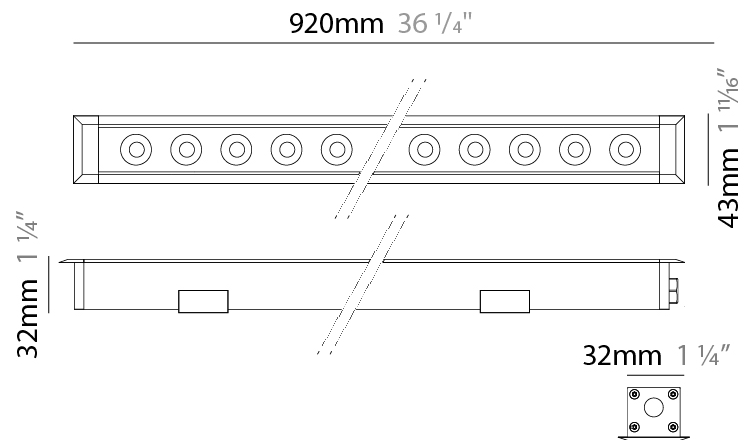

GENERAL

Series: Mini Corniche
Partner: Platek
Division: Exterior
Installation: Recessed
Product Type: Walk Over
Mounting Location: In-Ground
Light Distribution: Uplight

PHYSICAL

Shape: Rectangle
Length (mm): 920
Length (in): 36 1/4
Width (mm): 43
Width (in): 1 7/8
Height (mm): 32
Height (in): 1 1/2
Weight (kg): 1.6
Weight (lbs): 3.5
Screws: A4 stainless steel
Diffuser: Clear tempered glass
Gasket: Gore-Tex valve to prevent condensation inside the fitting.
Fixture Finish: [BLK](#) / [WHI](#) / [GRY](#) / [COR](#) / [ANT](#) / [BRZ](#)
Fixture Material: Extruded Aluminum

ELECTRICAL

Lamp Type: LED
Input Wattage (W): 32 / 17.5 (Dif) / 19.5 (Asy)
Total Output Wattage (W): 29 / 15.5 (Dif) / 17 (Asy)
Dimming: Non-Dimming / Phase Dimming (120Vac only) / 0-10V Dimming
Driver Included: No
Driver Location: Remote
Driver Type: Constant Voltage - 120 / 277Vac
Driver Class: Class 2
Input Voltage (V): 120 - 277
Output Voltage (V): 24

LED

Number of LEDs: 27
Color Temperature (°K): [3000](#) / [4000](#)
Max. Delivered Lumen (lm): 2100 / 2180 / 1240 (Dif) / 505 (Asy)
CRI: >80 CRI
Lamp Life (hrs): 60000

OPTICAL

Optic°: [13](#) / [26](#) / [40](#) / [ELL (29W)](#) - [DIF (15.5W)](#) / [ASY (17W)](#)

RATINGS AND CERTIFICATIONS

Certified By: Certified for North American Standards
IP rating: IP65
IK Rating: IK07
Bug Rating: B0 U5 G0
Upon Request: Higher Maximum Ambient Temperature