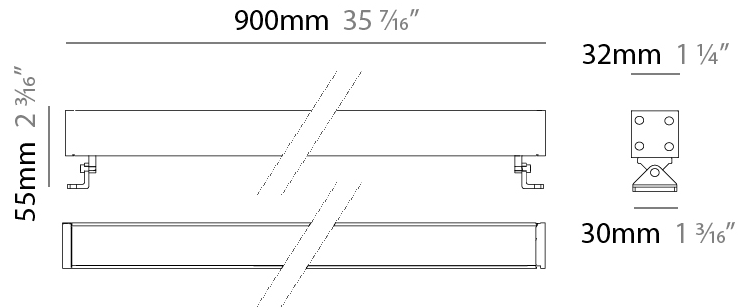

Series: Mini Corniche
Partner: Platek
Division: Exterior
Installation: Surface
Product Type: Wall Grazer
Mounting Location: Wall
Light Distribution: Adjustable

PHYSICAL

Shape: Rectangle
Length (mm): 900
Length (in): 35 7/16
Width (mm): 32
Width (in): 1 1/4
Height (mm): 32
Height (in): 1 1/4
Extension (mm): 55
Extension (in): 2 3/16
Weight (kg): 2.2
Weight (lbs): 4.8
Screws: A4 stainless steel
Diffuser: Clear tempered glass
Gasket: Gore-Tex valve to prevent condensation inside the fitting.
Fixture Finish: [BLK / WHI / GRY / COR / ANT / BRZ](#)
Fixture Material: Extruded Aluminum

ELECTRICAL

Lamp Type: LED
Input Wattage (W): 29 / 15.5 (Dif.)
Total Output Wattage (W): 27 / 15 (Dif.)
Driver Included: No
Driver Location: Remote
Driver Type: Constant Voltage - 120 / 277Vac
Driver Class: Class 2
Input Voltage (V): 120 - 277
Output Voltage (V): 24
Upon Request: (Not included - see components [IP65 or higher enclosure to be supplied by others]) 0-10Vdc dimming / Phase dimming / Non-dimming 120/277Vac

LED

Number of LEDs: 27
Color Temperature (°K): [3000 / 4000](#)
Max. Delivered Lumen (lm): 2260 / 2350
Nominal Lumen (lm): 3780 / 3915
CRI: >80 CRI
Lamp Life (hrs): 60000

OPTICAL

Optic°: [13 / 26 / 40 / DIF / ELL](#)

RATINGS AND CERTIFICATIONS

Certified By: Certified for North American Standards
IP rating: IP65
IK Rating: IK06
Bug Rating: B3 U1 G1
Upon Request: Higher Maximum Ambient Temperature

PROJECT
TYPE
SPECIFIER
QUANTITY
DATE