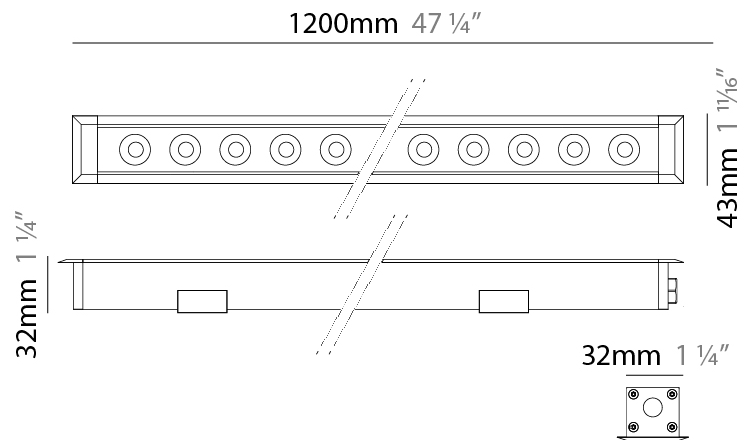

E91639-

base number   Finish Options   Lens Options

1. To build a product code in our configurator select the specify button on the base model # product page
2. To build a manual product code on this datasheet choose from the options listed below in blue font and add the suffix to the base model #

GENERAL

Series: Mini Corniche
Partner: Platek
Division: Exterior
Installation: Recessed
Product Type: Walk Over
Mounting Location: In-Ground
Light Distribution: Uplight

PHYSICAL

Shape: Rectangle
Length (mm): 1220
Length (in): 48 1/32
Width (mm): 43
Width (in): 1 5/8
Height (mm): 32
Height (in): 1 1/2
Screws: A4 stainless steel
Diffuser: Clear tempered glass
Gasket: Gore-Tex valve to prevent condensation
Fixture Finish: [BLK / WHI / GRY / COR / ANT / BRZ](#)
Fixture Material: Extruded Aluminum

ELECTRICAL

Lamp Type: LED
Total Output Wattage (W): 46
Dimming: Bluetooth technology or DMX
Control Gear: DMX
Driver Included: No
Driver Location: Remote
Driver Type: Constant Current - Universal
Driver Class: Class 2
Input Voltage (V): 120 - 277
Constant Current (MA): 500

LED

Number of LEDs: 32
Color Temperature (°K): RGBW
CRI: >80 CRI
Lamp Life (hrs): 60000
Special LEDs offerings: RGBW

OPTICAL

Optic°: [26 / 47 / ELL](#)

RATINGS AND CERTIFICATIONS

Certified By: Certified for North American Standards
IP rating: IP67
IK Rating: IK07
Bug Rating: B1 U0 G0
Upon Request: Higher Maximum Ambient Temperature

PROJECT
TYPE
SPECIFIER
QUANTITY
DATE