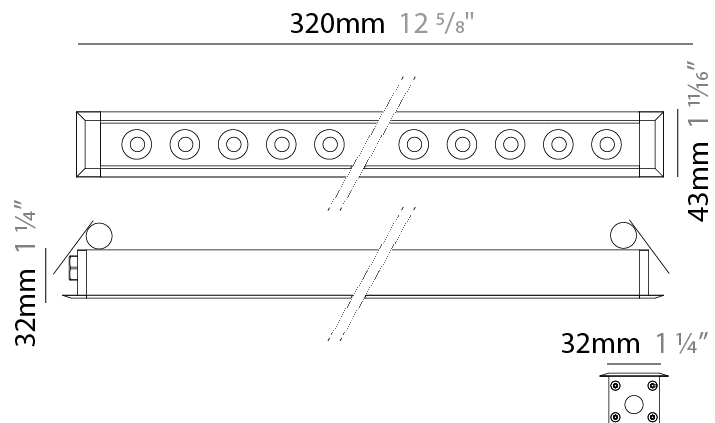

GENERAL

Series: Mini Corniche
Partner: Platek
Division: Exterior
Installation: Recessed
Product Type: Downlight
Mounting Location: Ceiling
Light Distribution: Downlight

PHYSICAL

Shape: Rectangle
Length (mm): 320
Length (in): 12 5/8
Width (mm): 43
Width (in): 1 7/16
Height (mm): 32
Height (in): 1 1/4
Ceiling Thickness (mm): 2 - 13
Ceiling Thickness (in): 1/16 - 1/2
Weight (kg): 0.8
Weight (lbs): 1.76
Diffuser: Clear tempered glass
Gasket: Gore-Tex valve to prevent condensation
Fixture Finish: [BLK](#) / [WHI](#) / [GRY](#) / [COR](#) / [ANT](#) / [BRZ](#)
Fixture Material: Extruded Aluminum
Cut-out Measurements: 36mm / 1 7/16" x 310mm / 12 3/16"

ELECTRICAL

Lamp Type: LED
Total Output Wattage (W): 11.5
Dimming: Bluetooth technology or DMX
Control Gear: DMX
Driver Included: No
Driver Location: Remote
Driver Type: Constant Current - Universal
Driver Class: Class 2
Input Voltage (V): 120 - 277
Constant Current (MA): 500

LED

Number of LEDs: 8
Color Temperature (°K): RGBW
CRI: >80 CRI
Lamp Life (hrs): 60000
Special LEDs offerings: RGBW

OPTICAL

Optic°: [26](#) / [40](#) / [ELL](#)

RATINGS AND CERTIFICATIONS

Certified By: Certified for North American Standards
IP rating: IP65
IK Rating: IK06
Bug Rating: B1 U0 G0
Upon Request: Higher Maximum Ambient Temperature