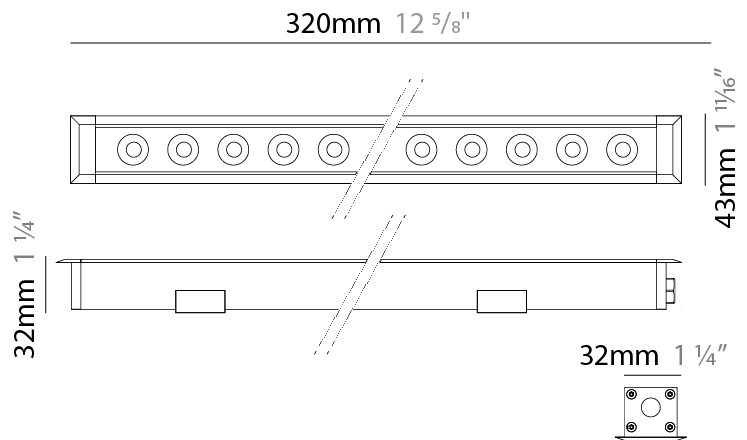

GENERAL

Series: Mini Corniche
Partner: Platek
Division: Exterior
Installation: Recessed
Product Type: Walk Over
Mounting Location: In-Ground
Light Distribution: Uplight

PHYSICAL

Shape: Rectangle
Length (mm): 320
Length (in): 12 ⁵/₈
Width (mm): 43
Width (in): 1 ⁵/₁₆
Height (mm): 32
Height (in): 1 ¹/₄
Diffuser: Clear tempered glass
Gasket: Gore-Tex valve to prevent condensation
Fixture Finish: BLK / WHI / GRY / COR / ANT / BRZ
Fixture Material: Extruded Aluminum

ELECTRICAL

Lamp Type: LED
Input Wattage (W): 10.7 / 6 (Dif) / 6.5 (Asy)
Total Output Wattage (W): 9.5 / 5.5 (Dif) / 6 (Asy)
Driver Included: No
Driver Location: Remote
Driver Type: Constant Voltage - Universal
Driver Class: Class 2
Input Voltage (V): 120 - 277
Output Voltage (V): 24
Upon Request: (Not included - see components [IP65 or higher enclosure to be supplied by others]) 0-10Vdc dimming / Phase dimming / Non-dimming 120/277Vac

LED

Color Temperature (°K): 3000 / 4000
Max. Delivered Lumen (lm): 700 / 780 / 400 (Dif) / 170 (Asy)
Nominal Lumen (lm): 1260 / 1305
CRI: >80 CRI
Lamp Life (hrs): 60000

OPTICAL

Optic°: 13 / 26 / 40 / ASY / DIF / ELL

RATINGS AND CERTIFICATIONS

Certified By: Certified for North American Standards
IP rating: IP67
IK Rating: IK07
Bug Rating: B0 U4 G0
Upon Request: Higher Maximum Ambient Temperature

PROJECT
TYPE
SPECIFIER
QUANTITY
DATE