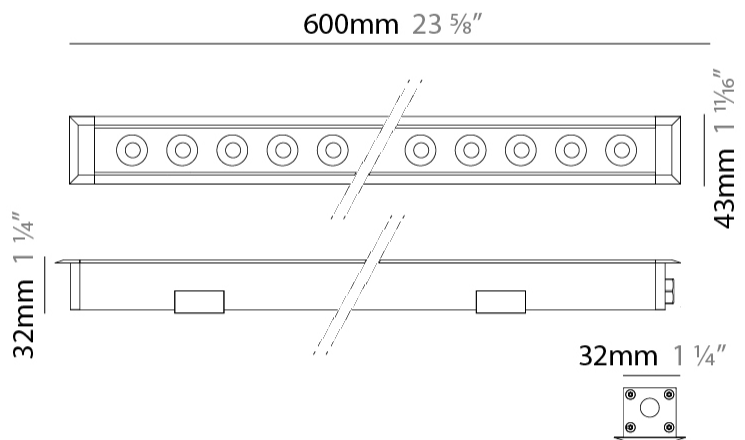

GENERAL

Series: Mini Corniche
Partner: Platek
Division: Exterior
Installation: Recessed
Product Type: Walk Over
Mounting Location: In-Ground
Light Distribution: Uplight

PHYSICAL

Shape: Rectangle
Length (mm): 620
Length (in): 24 7/16
Width (mm): 43
Width (in): 1 11/16
Depth (mm): 32
Depth (in): 1 1/4
Diffuser: Tempered Glass - 5mm / 3/16" thick
Gasket: Gore-Tex valve to prevent condensation
Fixture Finish: [BLK](#) / [WHI](#) / [GRY](#) / [COR](#) / [ANT](#) / [BRZ](#)
Fixture Material: Extruded Aluminum

ELECTRICAL

Lamp Type: LED
Input Wattage (W): 21 / 11.5 (Dif) / 12.5 (Asy)
Total Output Wattage (W): 18.5 / 10.5 (Dif) / 11 (Asy)
Driver Included: No
Driver Location: Remote
Driver Type: Constant Voltage - 120 / 277Vac
Driver Class: Class 2
Input Voltage (V): 120 - 277
Output Voltage (V): 24
Upon Request: (Not included - see components [IP65 or higher enclosure to be supplied by others]) 0-10Vdc dimming / Phase dimming / Non-dimming 120/277Vac

LED

Number of LEDs: 18
Color Temperature (°K): [3000](#) / [4000](#)
Max. Delivered Lumen (lm): 1400 / 1450 / 825 (Dif) / 350 (Asy)
CRI: >80 CRI
Lamp Life (hrs): 60000

OPTICAL

Optic°: [13](#) / [26](#) / [40](#) / [ELL](#) / [DIF](#) / [ASY](#)
Beam Angle: Diffuser - 82

RATINGS AND CERTIFICATIONS

Certified By: Certified for North American Standards
IP rating: IP67
IK Rating: IK07
Bug Rating: B0 U5 G0
Upon Request: Higher Maximum Ambient Temperature