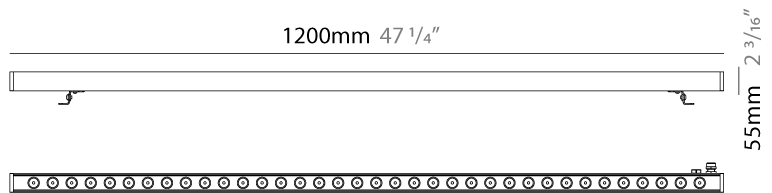

GENERAL

Series: Mini Corniche
Partner: Platek
Division: Exterior
Installation: Surface
Product Type: Wall Grazer
Mounting Location: Wall
Light Distribution: Adjustable

PHYSICAL

Shape: Rectangle
Length (mm): 1200
Length (in): 47 1/4
Width (mm): 32
Width (in): 1 1/4
Height (mm): 32
Height (in): 1 1/4
Extension (mm): 55
Extension (in): 2 3/16
Weight (kg): 2.5
Weight (lbs): 5.5
Screws: A4 stainless steel
Diffuser: Clear tempered glass
Gasket: Gore-Tex valve to prevent condensation inside the fitting.
Fixture Finish: [BLK / WHI / GRY / COR / ANT / BRZ](#)
Fixture Material: Extruded Aluminum

ELECTRICAL

Lamp Type: LED
Input Wattage (W): 40 / 21 (Dif)
Total Output Wattage (W): 36 / 20 (Dif)
Driver Included: No
Driver Location: Remote
Driver Type: Constant Voltage - 120 / 277Vac
Driver Class: Class 2
Input Voltage (V): 120 - 277
Output Voltage (V): 24
Upon Request: (Not included - see components [IP65 or higher enclosure to be supplied by others]) 0-10Vdc dimming / Phase dimming / Non-dimming 120/277Vac

LED

Number of LEDs: 36
Color Temperature (°K): [3000 / 4000](#)
Max. Delivered Lumen (lm): 3000 / 3120
Nominal Lumen (lm): 5040 / 5220
CRI: >80 CRI
Lamp Life (hrs): 60000

OPTICAL

Optic°: [13 / 26 / 40 / DIF / ELL](#)

RATINGS AND CERTIFICATIONS

Certified By: Certified for North American Standards
IP rating: IP65
IK Rating: IK06
Bug Rating: B3 U1 G1
Upon Request: Higher Maximum Ambient Temperature

PROJECT
TYPE
SPECIFIER
QUANTITY
DATE