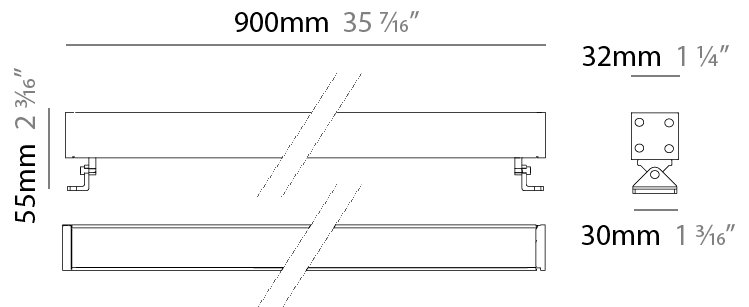

GENERAL

Series: Mini Corniche
Partner: Platek
Division: Exterior
Installation: Surface
Product Type: Wall Grazer
Mounting Location: Wall
Light Distribution: Adjustable

PHYSICAL

Shape: Rectangle
Length (mm): 900
Length (in): 35 7/16
Width (mm): 32
Width (in): 1 1/4
Height (mm): 32
Height (in): 1 1/4
Extension (mm): 55
Extension (in): 2 3/16
Weight (kg): 2.2
Weight (lbs): 4.8
Screws: A4 stainless steel
Diffuser: Clear tempered glass
Gasket: Gore-Tex valve to prevent condensation inside the fitting.
Fixture Finish: [BLK / WHI / GRY / COR / ANT / BRZ](#)
Fixture Material: Extruded Aluminum

ELECTRICAL

Lamp Type: LED
Input Wattage (W): 49
Total Output Wattage (W): 35
Dimming: Bluetooth technology or DMX
Control Gear: DMX
Driver Included: No
Driver Location: Remote
Driver Type: Constant Current - Universal
Driver Class: Class 2
Input Voltage (V): 120 - 277
Constant Current (MA): 500

LED

Number of LEDs: 24
Color Temperature (°K): RGBW
CRI: >80 CRI
Lamp Life (hrs): 60000
Special LEDs offerings: RGBW

OPTICAL

Optic°: [26 / 40 / ELL](#)

RATINGS AND CERTIFICATIONS

Certified By: Certified for North American Standards
IP rating: IP65
IK Rating: IK06
Bug Rating: B1 U0 G0
Upon Request: Higher Maximum Ambient Temperature