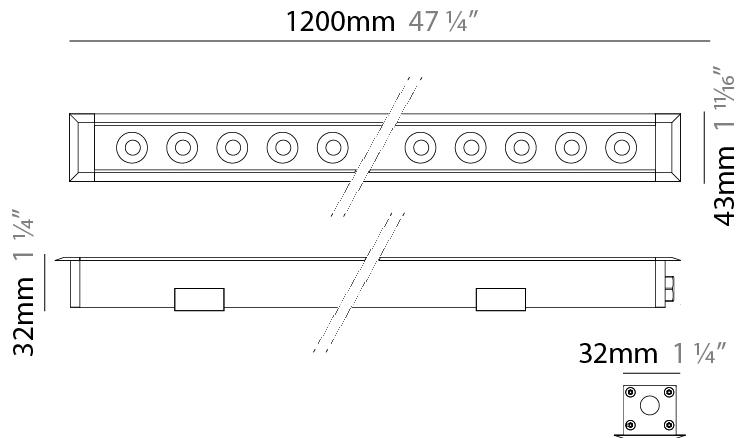

GENERAL

Series: Mini Corniche
Partner: Platek
Division: Exterior
Installation: Recessed
Product Type: Walk Over
Mounting Location: In-Ground
Light Distribution: Uplight

PHYSICAL

Shape: Rectangle
Length (mm): 1220
Length (in): 48 1/32
Width (mm): 43
Width (in): 1 5/8
Height (mm): 32
Height (in): 1 1/2
Screws: A4 stainless steel
Diffuser: Clear tempered glass
Gasket: Gore-Tex valve to prevent condensation
Fixture Finish: [BLK / WHI / GRY / COR / ANT / BRZ](#)
Fixture Material: Extruded Aluminum

ELECTRICAL

Lamp Type: LED
Input Wattage (W): 46 / 24 (Dif) / 26 (Asy)
Total Output Wattage (W): 40 / 21 (Dif) / 22 (Asy)
Driver Included: No
Driver Location: Remote
Driver Type: Constant voltage - 120 / 277Vac
Driver Class: Class 2
Input Voltage (V): 120 - 277
Output Voltage (V): 24
Upon Request: (Not included - see components [IP65 or higher enclosure to be supplied by others]) 0-10Vdc dimming / Phase dimming / Non-dimming 120/277Vac

LED

Number of LEDs: 36
Color Temperature (°K): [3000 / 4000](#)
Max. Delivered Lumen (lm): 2790 / 2900 / 1650 (Dif) / 675 (Asy)
Nominal Lumen (lm): 5040 / 5220
CRI: >80 CRI
Lamp Life (hrs): 60000

OPTICAL

Optic°: [13 / 26 / 40 / ASY / DIF / ELL](#) ; [RGBW 26 / 40 / ELL](#)

RATINGS AND CERTIFICATIONS

Certified By: Certified for North American Standards
IP rating: IP67
IK Rating: IK07
Bug Rating: B0 U5 G0
Upon Request: Higher Maximum Ambient Temperature