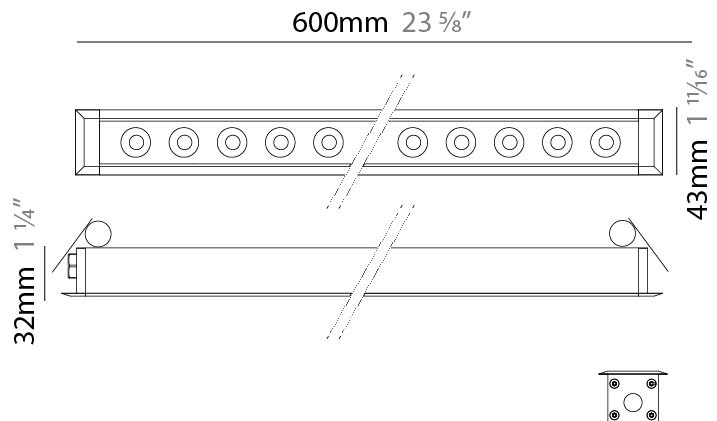

GENERAL

Series: Mini Corniche
Partner: Platek
Division: Exterior
Installation: Recessed
Product Type: Downlight
Mounting Location: Ceiling
Light Distribution: Downlight

PHYSICAL

Shape: Rectangle
Length (mm): 620
Length (in): 24 7/8
Width (mm): 43
Width (in): 1 7/8
Height (mm): 32
Height (in): 1 1/4
Ceiling Thickness (mm): 2 - 13
Ceiling Thickness (in): 1/16 - 1/2
Weight (kg): 1.3
Weight (lbs): 2.8
Diffuser: Clear tempered glass
Gasket: Gore-Tex valve to prevent condensation
Fixture Finish: BLK / WHI / GRY / COR / ANT / BRZ
Fixture Material: Extruded Aluminum
Cut-out Measurements: 36mm / 1 7/16" x 610mm / 24"

ELECTRICAL

Lamp Type: LED
Total Output Wattage (W): 18.5 / 10.5 (Dif) / 11 (Asy)
Driver Included: No
Driver Location: Remote
Driver Type: Constant Voltage - 120 / 277Vac
Driver Class: Class 2
Input Voltage (V): 120 - 277
Output Voltage (V): 24
Upon Request: (Not included - see components [IP65 or higher enclosure to be supplied by others]) 0-10Vdc dimming / Phase dimming / Non-dimming 120/277Vac

LED

Number of LEDs: 18
Color Temperature (°K): 3000 / 4000
Max. Delivered Lumen (lm): 1500 / 1560
Nominal Lumen (lm): 2520 / 2610
CRI: >80 CRI
Lamp Life (hrs): 60000

OPTICAL

Optic°: 13 / 26 / 40 / ASY / DIF / ELL

RATINGS AND CERTIFICATIONS

Certified By: Certified for North American Standards
IP rating: IP65
IK Rating: IK07
Bug Rating: B2 U1 G0
Upon Request: Higher Maximum Ambient Temperature