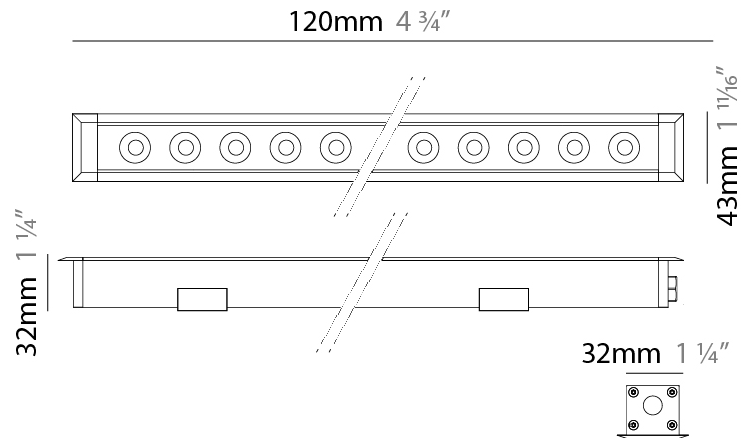

MINI CORNICHE RECESSED

E91636-

base number   Finish Options   Lens Options

1. To build a product code in our configurator select the specify button on the base model # product page
2. To build a manual product code on this datasheet choose from the options listed below in blue font and add the suffix to the base model #

GENERAL

Series: Mini Corniche
Partner: Platek
Division: Exterior
Installation: Recessed
Product Type: Walk Over
Mounting Location: In-Ground
Light Distribution: Uplight

PHYSICAL

Shape: Rectangle
Length (mm): 120
Length (in): 4 ¾
Width (mm): 43
Width (in): 1 ⅞
Height (mm): 32
Height (in): 1 ¼
Diffuser: Clear tempered glass
Gasket: Gore-Tex valve to prevent condensation
Fixture Finish: BLK / WHI / GRY / COR / ANT / BRZ
Fixture Material: Extruded Aluminum

ELECTRICAL

Lamp Type: LED
Total Output Wattage (W): 6
Dimming: Bluetooth technology or DMX
Control Gear: DMX
Driver Included: No
Driver Location: Remote
Driver Type: Constant Current - Universal
Driver Class: Class 2
Input Voltage (V): 120 - 277
Constant Current (MA): 500

LED

Number of LEDs: 4
Color Temperature (°K): RGBW
CRI: >80 CRI
Lamp Life (hrs): 60000
Special LEDs offerings: RGBW

OPTICAL

Optic°: 26 / 40 / ELL

RATINGS AND CERTIFICATIONS

Certified By: Certified for North American Standards
IP rating: IP67
IK Rating: IK07
Bug Rating: B1 U0 G0
Upon Request: Higher Maximum Ambient Temperature

PROJECT
TYPE
SPECIFIER
QUANTITY
DATE