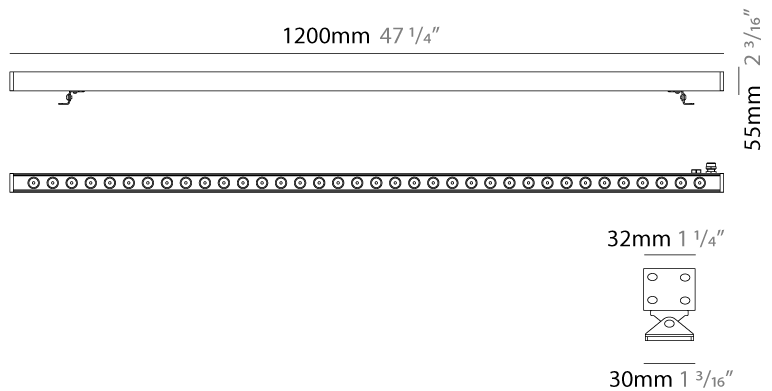

GENERAL

Series: Mini Corniche
Partner: Platek
Division: Exterior
Installation: Surface
Product Type: Wall Grazer
Mounting Location: Wall
Light Distribution: Adjustable

PHYSICAL

Shape: Rectangle
Length (mm): 1200
Length (in): 47 1/4
Width (mm): 32
Width (in): 1 1/4
Height (mm): 32
Height (in): 1 1/4
Extension (mm): 55
Extension (in): 2 3/16
Weight (kg): 2.5
Weight (lbs): 5.5
Screws: A4 stainless steel
Diffuser: Clear tempered glass
Gasket: Gore-Tex valve to prevent condensation inside the fitting.
Fixture Finish: [BLK / WHI / GRY / COR / ANT / BRZ](#)
Fixture Material: Extruded Aluminum

ELECTRICAL

Lamp Type: LED
Total Output Wattage (W): 46
Dimming: Bluetooth technology or DMX
Control Gear: DMX
Driver Included: No
Driver Location: Remote
Driver Type: Constant Current - Universal
Driver Class: Class 2
Input Voltage (V): 120 - 277
Constant Current (MA): 500

LED

Number of LEDs: 32
Color Temperature (°K): RGBW
CRI: >80 CRI
Lamp Life (hrs): 60000
Special LEDs offerings: RGBW

OPTICAL

Optic°: [26 / 40 / ELL](#)

RATINGS AND CERTIFICATIONS

Certified By: Certified for North American Standards
IP rating: IP65
IK Rating: IK07
Bug Rating: B1 U0 G0
Upon Request: Higher Maximum Ambient Temperature

PROJECT
TYPE
SPECIFIER
QUANTITY
DATE