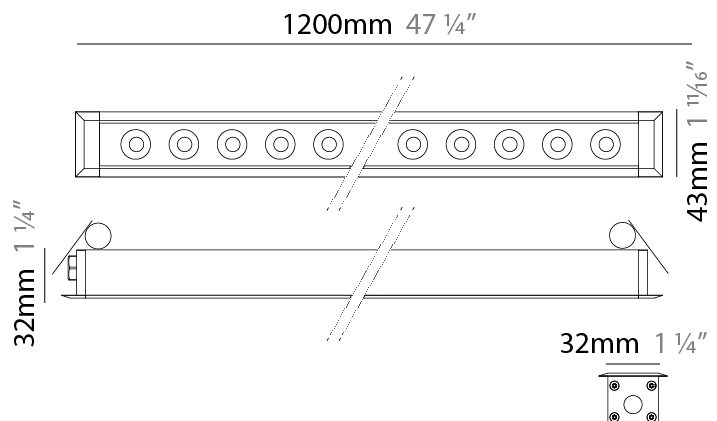

GENERAL

Series: Mini Corniche
Partner: Platek
Division: Exterior
Installation: Recessed
Product Type: Downlight
Mounting Location: Ceiling
Light Distribution: Downlight

PHYSICAL

Shape: Rectangle
Length (mm): 1220
Length (in): 48 1/2
Width (mm): 43
Width (in): 1 3/4
Height (mm): 32
Height (in): 1 1/4
Ceiling Thickness (mm): 2 - 13
Ceiling Thickness (in): 1/16 - 1/2
Weight (kg): 2.7
Weight (lbs): 5.9
Diffuser: Clear tempered glass
Gasket: Gore-Tex valve to prevent condensation
Fixture Material: Extruded Aluminum
Cut-out Measurements: 36mm / 1 7/16" x 1210mm / 47 5/8"

ELECTRICAL

Lamp Type: LED
Total Output Wattage (W): 40 / 20 (Dif) / 21 (Asy)
Driver Included: No
Driver Location: Remote
Driver Type: Constant Voltage - 120 / 277Vac
Input Voltage (V): 120
Output Voltage (V): 24
Upon Request: (Not included - see components [IP65 or higher enclosure to be supplied by others]) 0-10Vdc dimming / Phase dimming / Non-dimming 120/277Vac

LED

Number of LEDs: 36
Color Temperature (°K): 3000 / 4000
Max. Delivered Lumen (lm): 3000 / 3120
Nominal Lumen (lm): 5040 / 5220
CRI: >80 CRI
Lamp Life (hrs): 60000

OPTICAL

Optic°: 13 / 26 / 40 / ASY / DIF / ELL

RATINGS AND CERTIFICATIONS

Certified By: Certified for North American Standards
IP rating: IP65
IK Rating: IK07
Bug Rating: B3 U1 G1
Upon Request: Higher Maximum Ambient Temperature

PROJECT
TYPE
SPECIFIER
QUANTITY
DATE